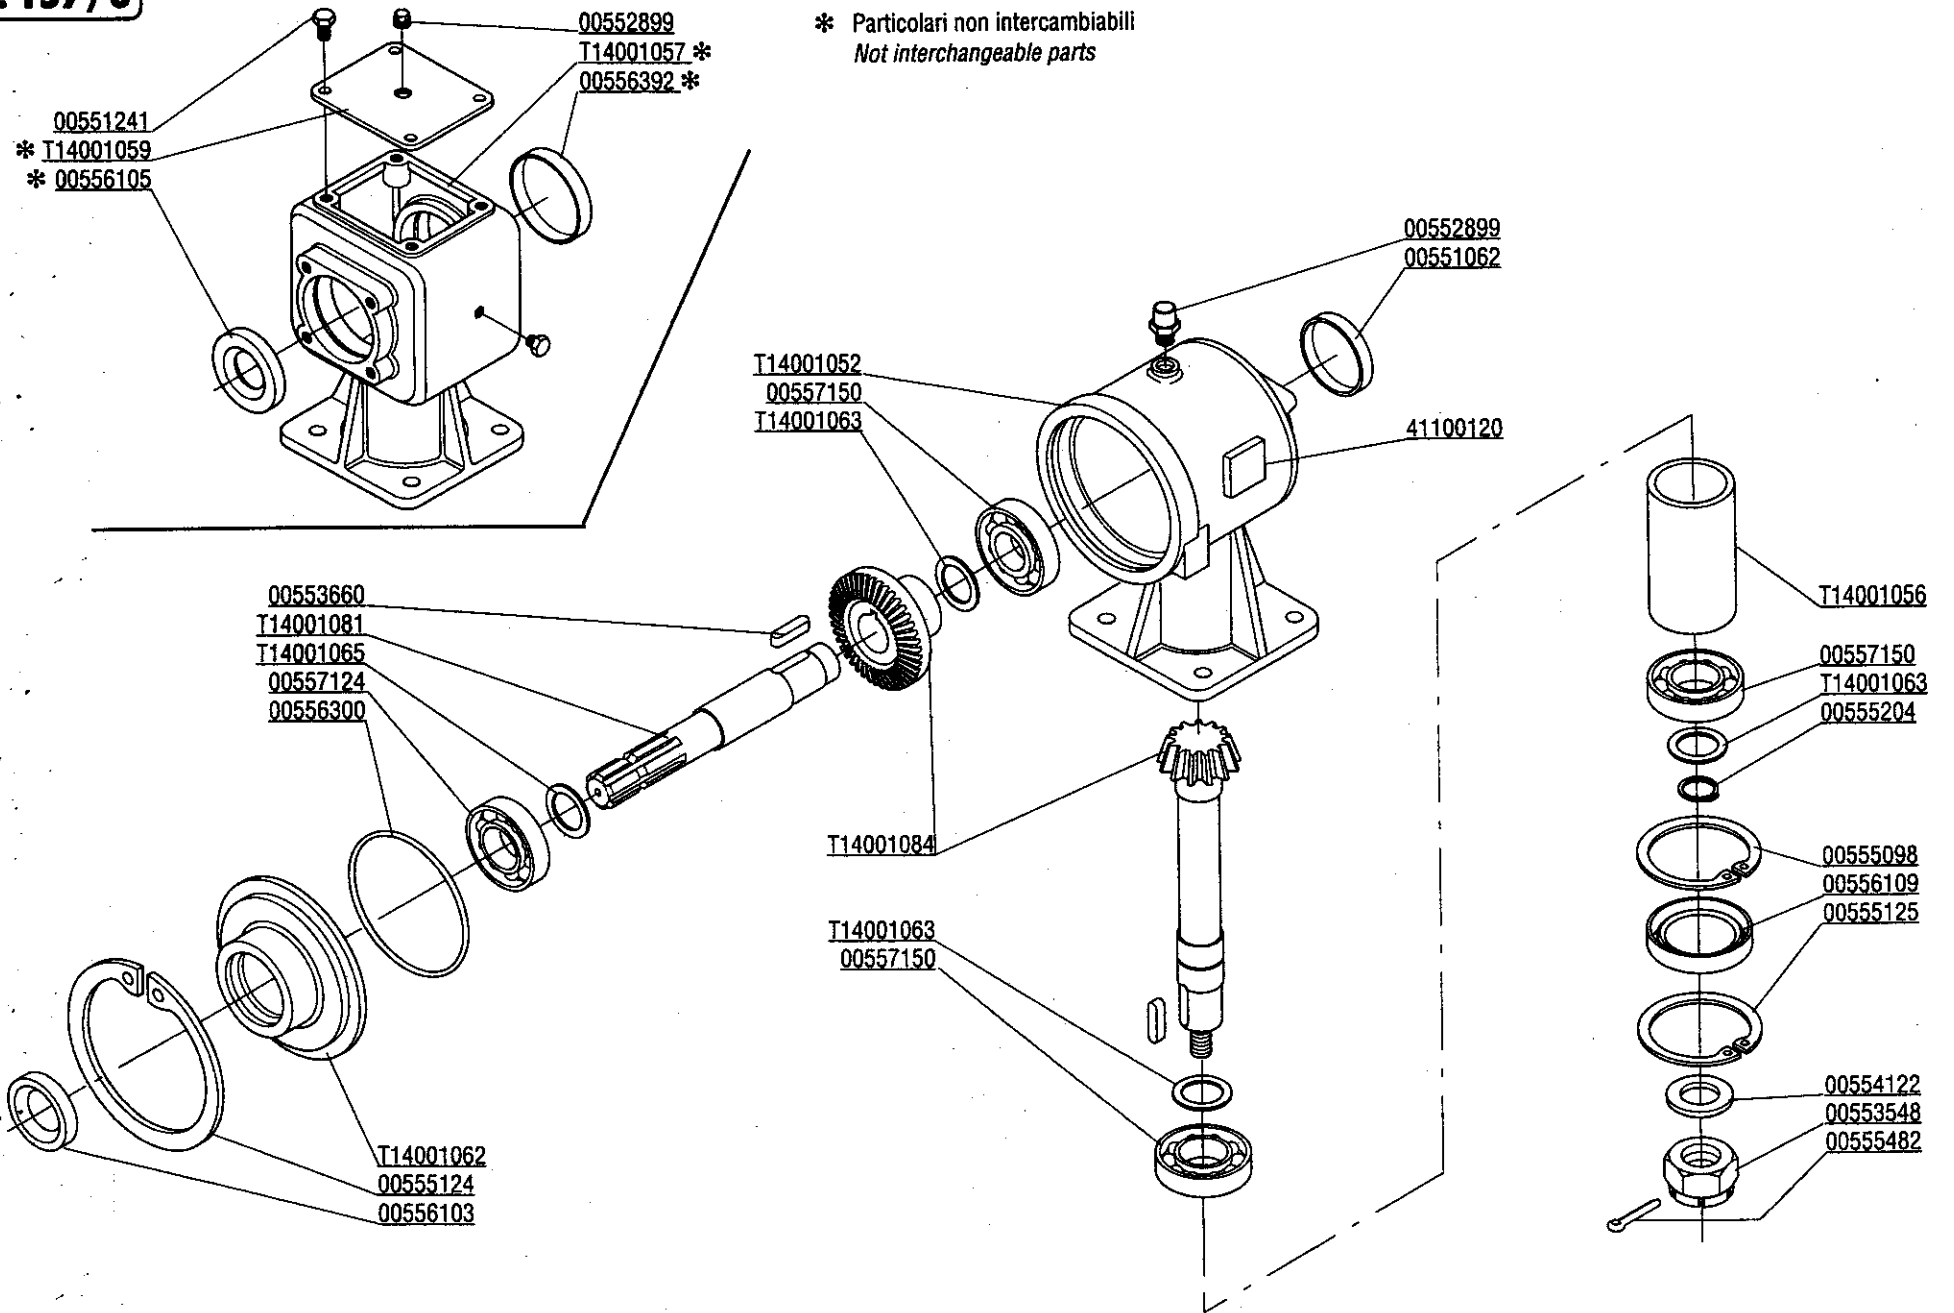

NEW STYLE 04

Tav. 157/6

NEW STYLE

CODICE	DESCRIPTION
--------	-------------

TAV. 157/6

T14001052	GEARBOX
T14001056	SPACER
T14001057	GEARBOX COVER
T14001059	GEARBOX COVER
T14001062	FLANGE
T14001063	SPACER
T14001065	SPACER
T14001081	SHAFT
T14001084	BEVEL GEAR PAIR
00551062	SPACER RING
00551241	BOLT M 10X20
00552899	CAP
00553548	NUT M24X2
00553660	KEY 10X8X30
00554122	PLANE WASHER D.25
00555098	SEEGER RING D.72
00555124	SPACER RING
00555125	SPACER RING
00555204	SEEGER RING D.35
00555482	SPLIT PIN 5X60
00556103	OIL SEAL 35X52X7
00556105	OIL SEAL 35X62X8
00556109	OIL SEAL 35X72X10
00556300	GASKET OR
00556392	COVER D. 72X10
00557124	BALL BEARING 6007
00557150	BEARING 6207
41100120	IDENTIFICATION PLATE